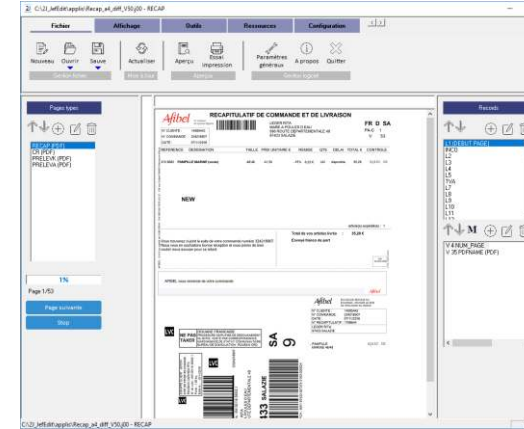

JefEdit Print

- Simple and Quick
- Mono and color

Looking for an Output Management modular solution ?

What for ?

JefEdit Comp

- Wysiwyg forms composer
- Easy to configure
- No need to code
- Simple to Complex forms
- Drag and Drop
- Integration of digital and pre-printed forms
- Multi-lingual
- Multi-alphabets support

- One file to many printers
- Extensive reprint capabilities
- Print statistics
- PDF and AFP archiving
- English and French GUI
- Interfaces with JefControl cameras system

JefEdit Converter and Spooler

- Multiprotocol input, AFPDS, PDF, PS
- Multi-brand printers
- Continuous and sheet fed

Customer applications

Direct mail, Transactional, Print on demand, Security, Identification, Labels...

Simple, productive and competitive

- Less human intervention
- No more paper waste
- Back-up processes
- Load balancing
- Flexible software
- GDPR compliant
- Very affordable